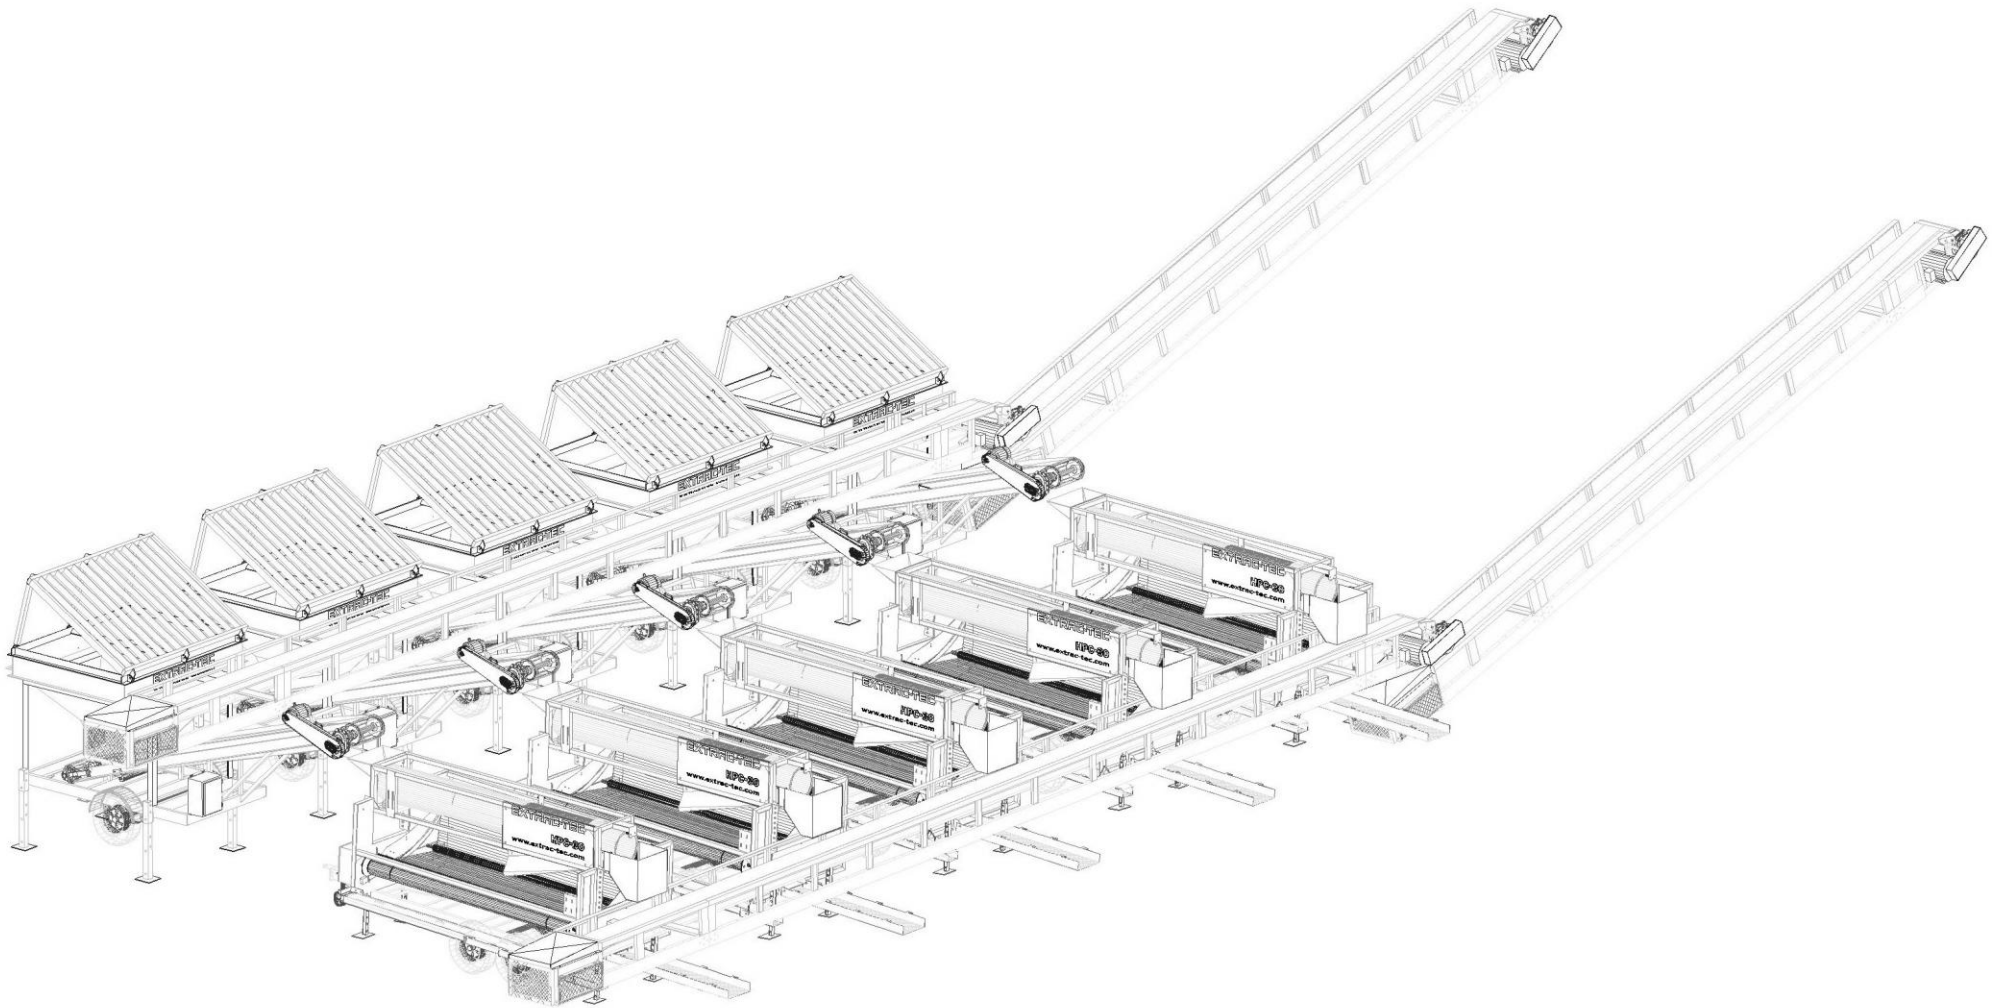

HPC-30 5-Line Installation

Including Grizzly & Trommel Oversize Tailings Conveyors

EXTRAC-TEC

HPC-30

www.extrac-tec.com

HPC-30 3-Line Installation with Tailings Conveyors